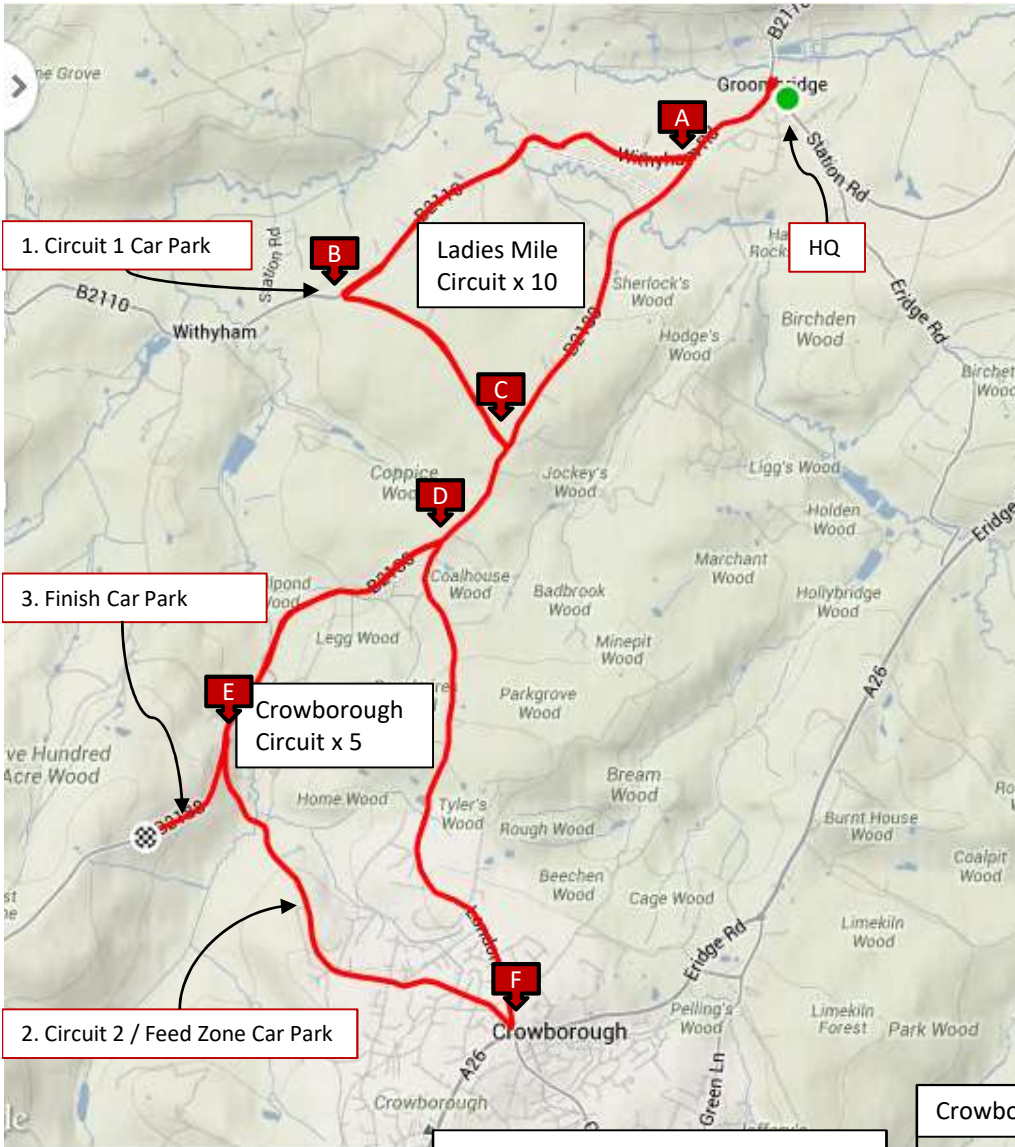

Bec Road Race – Sunday 7th May 2023 Route Card

Distance		Location	Lap Board Will Show	Notes
Miles	Km			
0	0.0	Deneutralised (Corner A)		
3	4.8	Ladies Mile (Corners C,A,B)	10	
7	11.3	End - Lap 1	9	
11	17.7	End - Lap 2	8	Sherford Wood
15	24.1	End - Lap 3	7	
19	30.6	End - Lap 4	6	Clay's
23	37.0	End - Lap 5	5	
27	43.4	End - Lap 6	4	
31	49.9	End - Lap 7	3	Great Wood
35	56.3	End - Lap 8	2	
39	62.8	End - Lap 9	1	
43	69.2	End - Lap 10		Turn Right
44	70.8	Crowborough (Corner D,E,F)	5	
50	80.5	End - Lap 1	4	
55.5	89.3	End - Lap 2	3	
61	98.1	End - Lap 3	2	
66.5	107	End - Lap 4	1	Bell
72	115.8	End - Lap 5	0	
74.5	120	Finish		